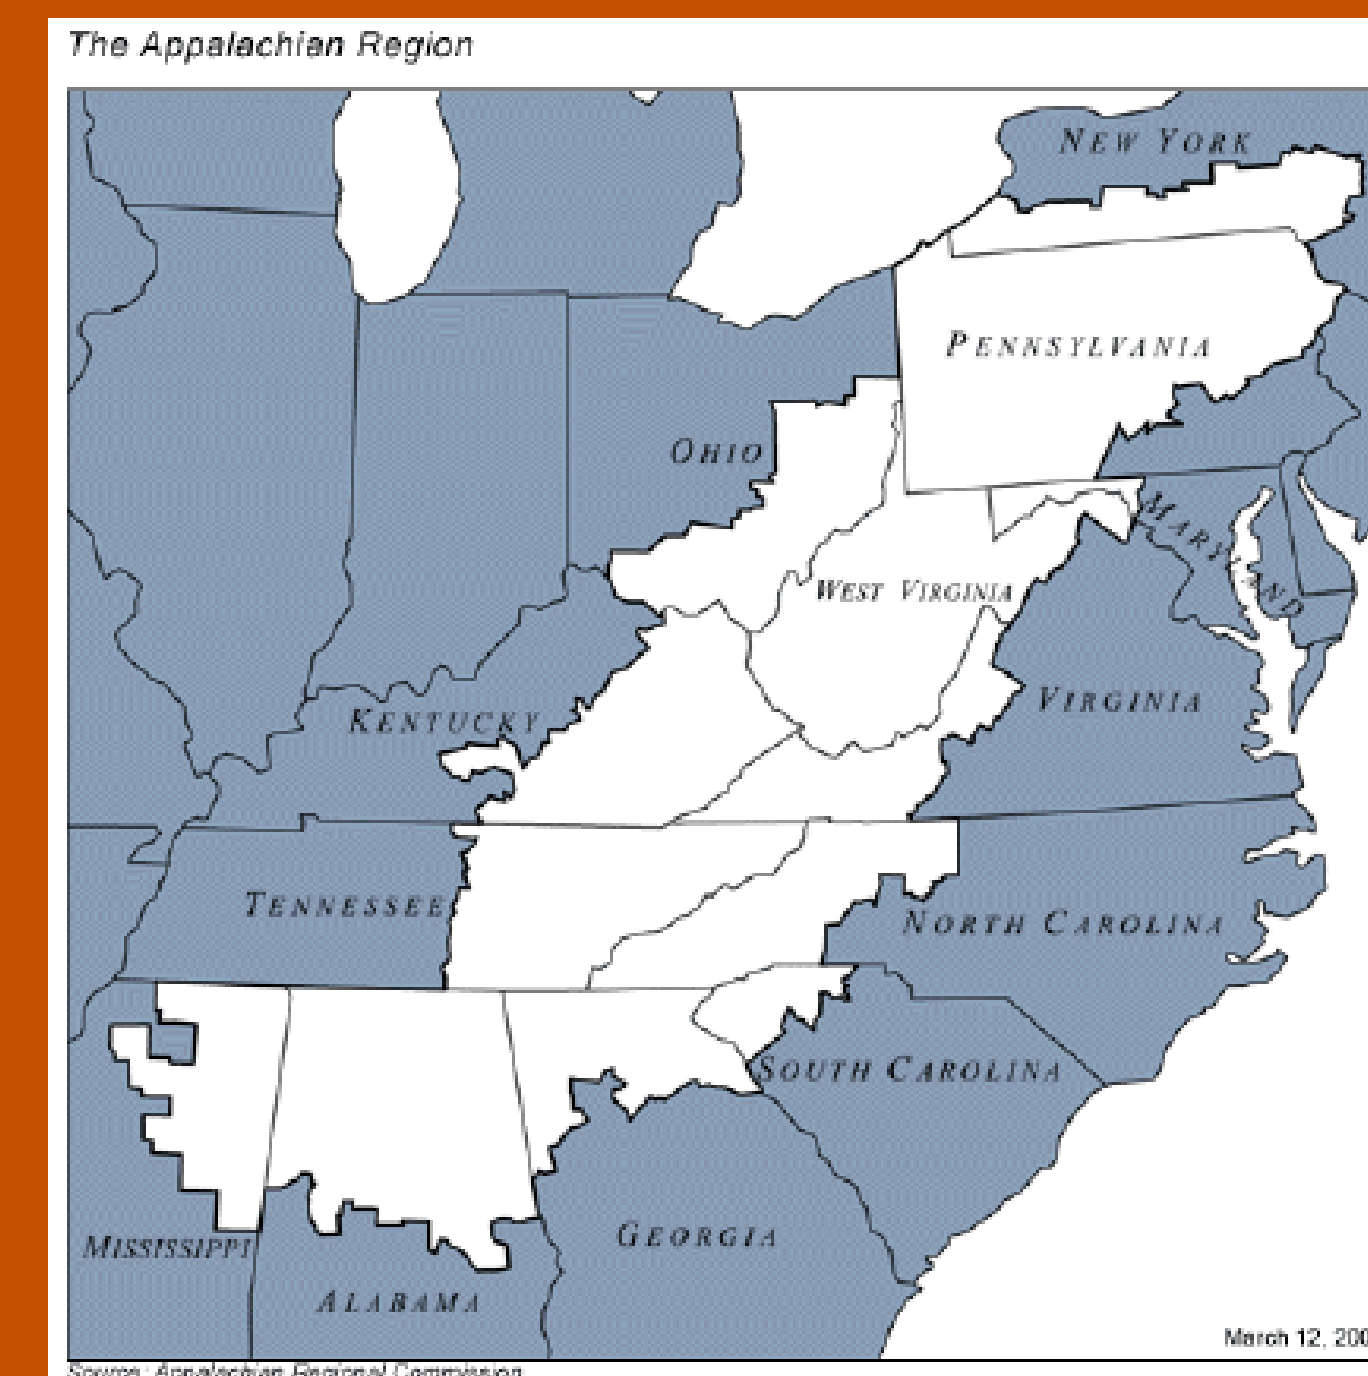

# Jewels of Appalachia

The Appalachian region of the United States is home to 14% of the world's salamander species.

Of the over 70 species of salamanders in this region, nearly half are found nowhere else on earth.

The Appalachian Mountains provide essential habitat for salamanders, a group already facing threats such as climate change, pollution, and disease. Protecting the unique biodiversity hotspot of the Appalachians will be crucial to giving these creatures a fighting chance.